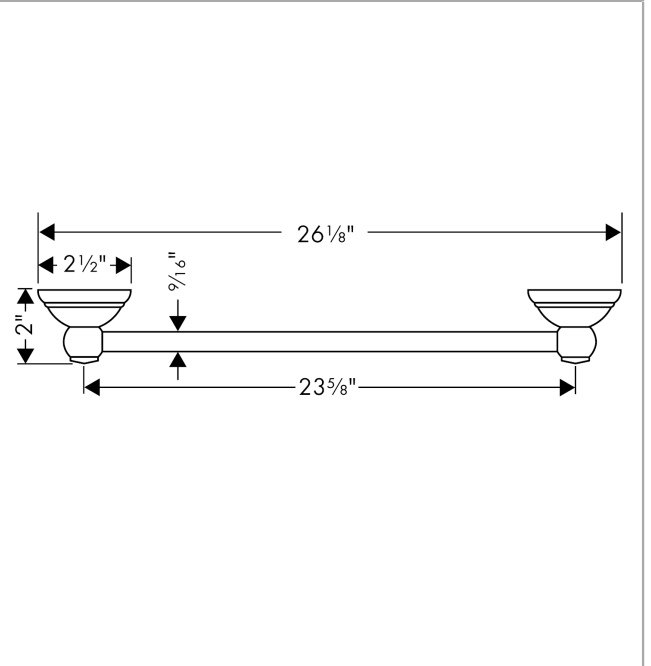

C Accessories

Towel Bar, 24"

Finishes : **brushed nickel** Part no. : **06098820**

Description

Features

- Brass
- Wall-mounted
- Metal holder

Item details

List Price \$ 225.00

Product image

Scale drawing

C Accessories

Towel Bar, 24"

Finishes : **brushed nickel** Part no. : **06098820**

Exploded drawing

Year of production: **>05/04**

C Accessories

Towel Bar, 24"

Finishes : **brushed nickel** Part no. : **06098820**

Spare parts list

Year of production: >**05/04**

Pos.	Description	Part no.	Price	PU
1	support element	96341000	-	1
2	mounting set	40915000	-	1