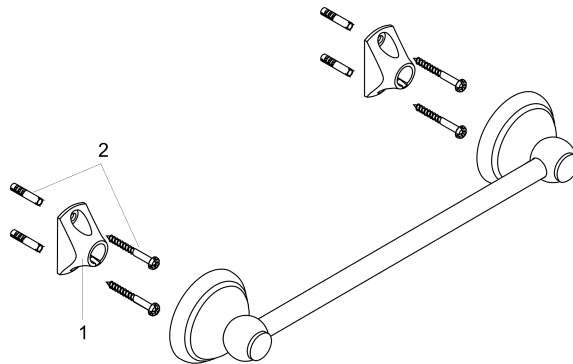

C Accessories

Towel Bar, 24"

Finishes : **brushed nickel** Part no. : **06098820**

Description

Features

- Brass
- Wall-mounted
- Metal holder

Item details

List Price \$ 225.00

Product image

Scale drawing

C Accessories

Towel Bar, 24"

Finishes : **brushed nickel** Part no. : **06098820**

Exploded drawing

Year of production: **>05/04**

C Accessories

Towel Bar, 24"

Finishes : **brushed nickel** Part no. : **06098820**

Spare parts list

Year of production: >**05/04**

Pos.	Description	Part no.	Price	PU
1	support element	96341000	-	1
2	mounting set	40915000	-	1